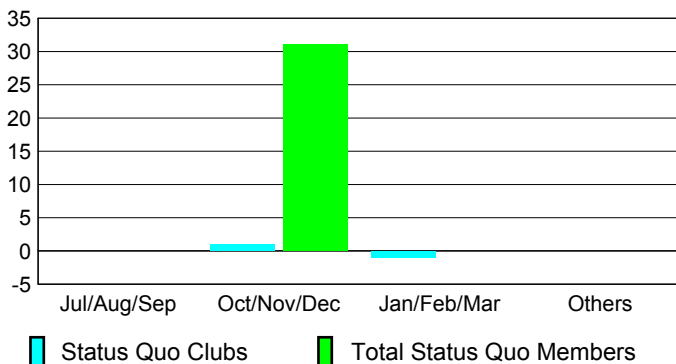

Month	New Club Goal	Actual New Clubs	Actual Dropped Clubs	Gain/Loss of Clubs	Gain/Loss of Clubs
Jul/Aug/Sep		10	-1	9	0
Oct/Nov/Dec		1	0	1	2
Jan/Feb/Mar		5	-1	4	25
Apr/May/Jun		4	0	4	1
Totals		20	-2	18	28

Club Results 2009-2010

Goal, New, Dropped, Gain/Loss

Comparison of Club Gain/Loss

Current Year Compared to the Previous Year

YTD Status Quo Clubs 2009-2010

Status Quo Clubs Compared to Status Quo Members

MEMBERSHIP

<u>Membership Results</u> 2009-2010	<u>Membership</u> 2008-2009
--	--------------------------------

Month	Net Memb Goal	Actual New Memb	Actual Dropped Memb	Gain/Loss of Memb	Gain/Loss of Memb
Jul/Aug/Sep		706	-345	361	58
Oct/Nov/Dec		233	-110	123	84
Jan/Feb/Mar		554	-99	455	522
Apr/May/Jun		922	-174	748	-87
Totals		2415	-728	1687	577