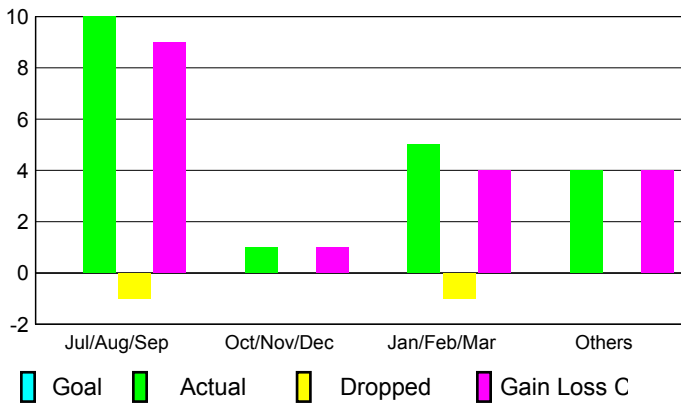

2009-2010 GMT Quarterly Report for District (or Undistricted) **District 324A1 INDIA**

GMT: Adv K G RAMA KRISHNA MUR

Location: INDIA

GMT CA: 6

CLUBS

<u>Club Results</u> 2009-2010	<u>Clubs</u> 2008-2009

Month	New Club Goal	Actual New Clubs	Actual Dropped Clubs	Gain/Loss of Clubs	Gain/Loss of Clubs
Jul/Aug/Sep		10	-1	9	0
Oct/Nov/Dec		1	0	1	2
Jan/Feb/Mar		5	-1	4	25
Apr/May/Jun		4	0	4	1
Totals		20	-2	18	28

Club Results 2009-2010

Goal, New, Dropped, Gain/Loss