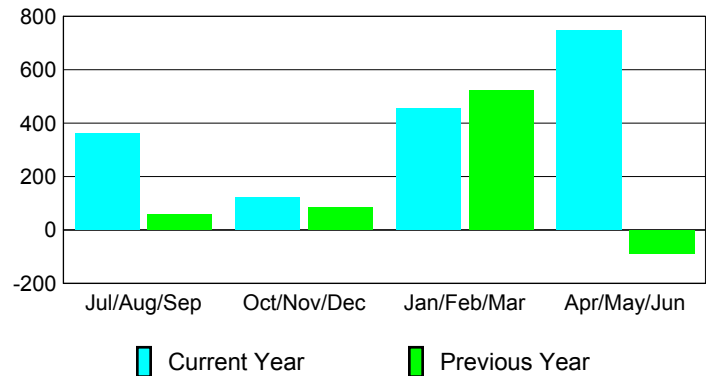

<u>Membership Results</u> 2009-2010	<u>Membership</u> 2008-2009
--	--------------------------------

Month	Net Memb Goal	Actual New Memb	Actual Dropped Memb	Gain/Loss of Memb	Gain/Loss of Memb
Jul/Aug/Sep		706	-345	361	58
Oct/Nov/Dec		233	-110	123	84
Jan/Feb/Mar		554	-99	455	522
Apr/May/Jun		922	-174	748	-87
Totals		2415	-728	1687	577

Membership Results 2009-2010

Goal, New, Dropped, Gain/Loss

Comparison of Membership Gain/Loss

Current Year Compared to the Previous Year

Gender Comparison 2009-2010