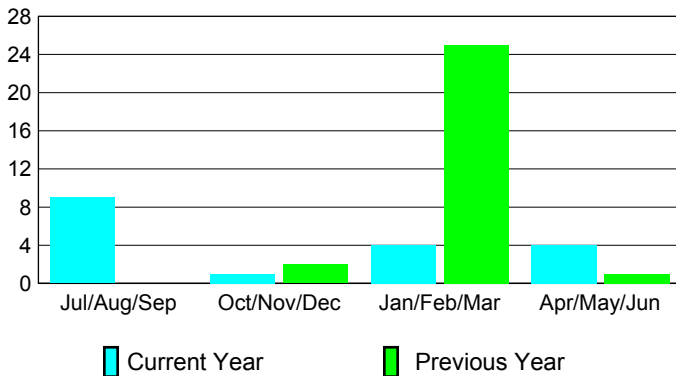

Month	New Club Goal	Actual New Clubs	Actual Dropped Clubs	Gain/Loss of Clubs	Gain/Loss of Clubs
Jul/Aug/Sep		10	-1	9	0
Oct/Nov/Dec		1	0	1	2
Jan/Feb/Mar		5	-1	4	25
Apr/May/Jun		4	0	4	1
Totals		20	-2	18	28

Club Results 2009-2010

Goal, New, Dropped, Gain/Loss

Comparison of Club Gain/Loss

Current Year Compared to the Previous Year

YTD Status Quo Clubs 2009-2010

Status Quo Clubs Compared to Status Quo Members

MEMBERSHIP