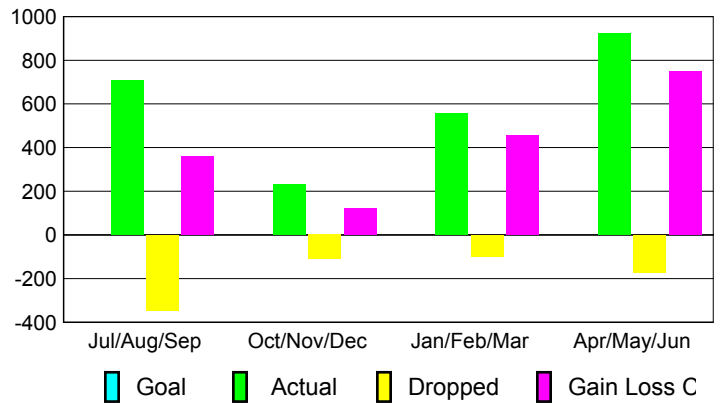

Membership Results 2009-2010

Goal, New, Dropped, Gain/Loss